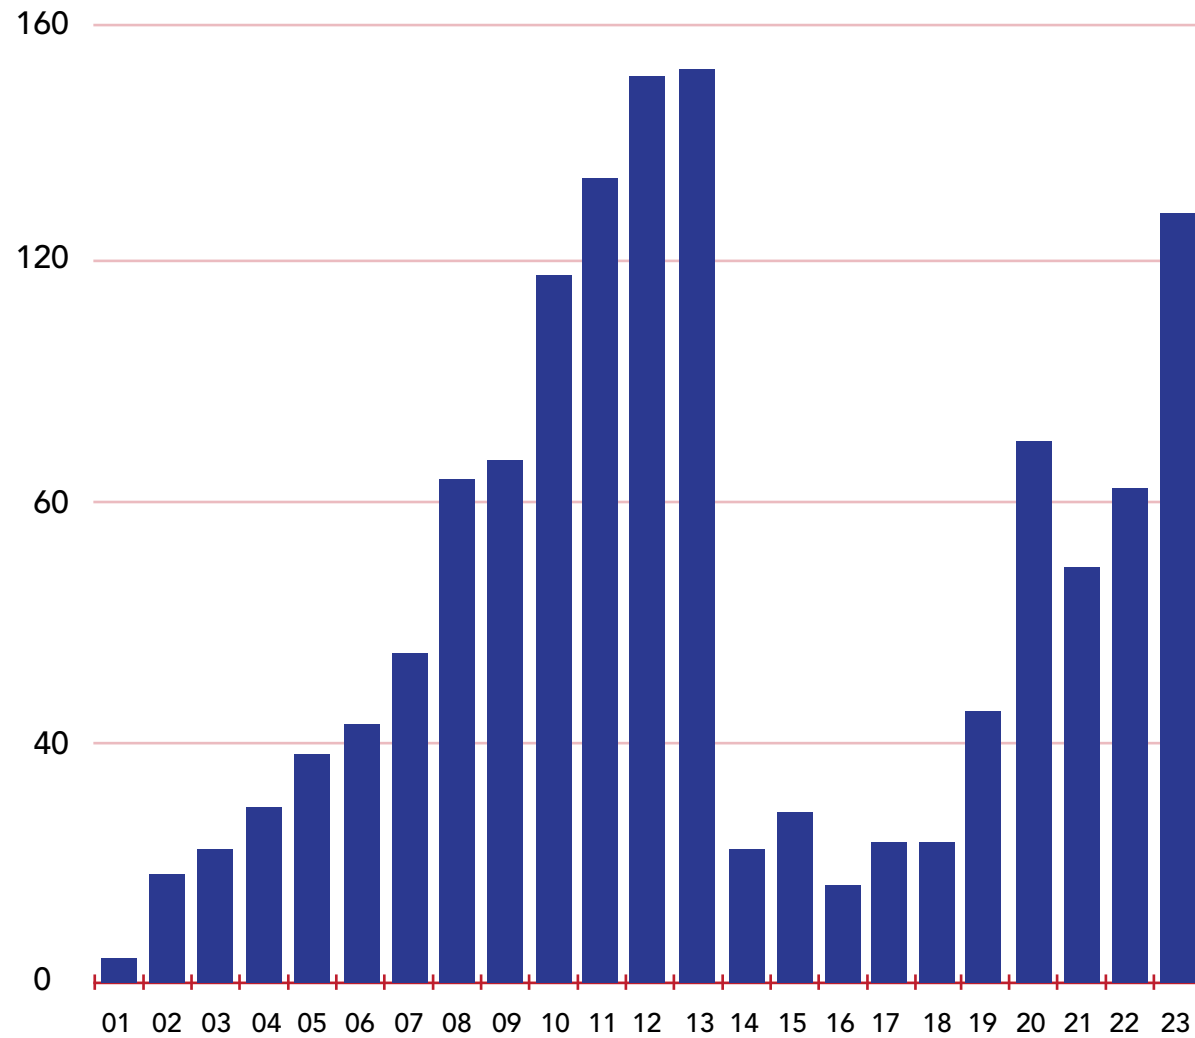

# SHIPBUILDING PERFORMANCE RECORD

Over two decades of shipbuilding, KTU Shipyard has delivered over 1,800 vessels for numerous clients globally.

Our tailored shipbuilding solutions helps facilitate our clients every needs.